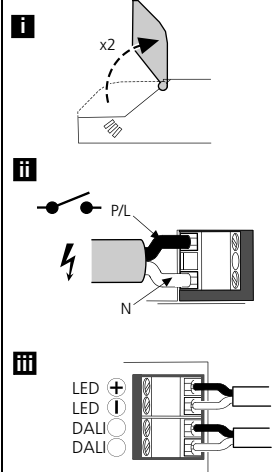

2049519
2049521
2049523

2049513
2049515
2049517