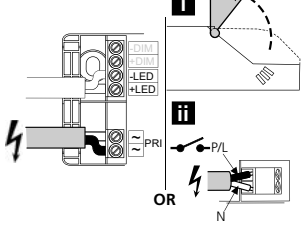

3 ⚡ 2050661
2050663
2050665