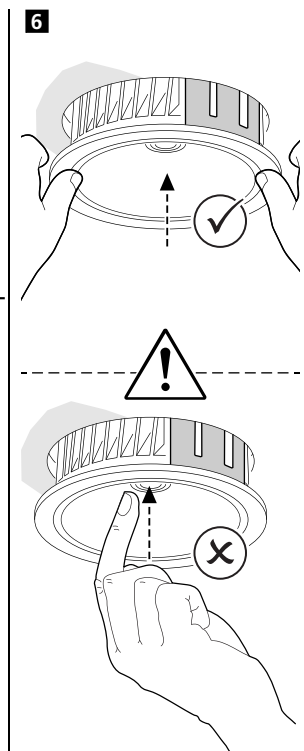

2049513 2049515
2049517 2049519
2049521 2049523
2050661 2050663
2050665

3 ⚡ 2050661
2050663
2050665

2049519
2049521
2049523

2049513
2049515
2049517

! ~~IP65~~ (2050668 2050670 2050672 2050674 2050676 2050678)

- Shallow Dish - IP44
  2017373-2017376 2019080
- Floating Glass
  2017400-2017402
  2008750 2008752
- Shallow Ring
  2017360-2017363
- Glow Ring
  2017380-2017385
- Deep Decorative Ring
  2017364-2017372
- Metal Ring
  2017377-2017379
- Micro Kometa Ring
  2049561
- Micro Glass Dish
  2049563 2049564
- Micro Floating Glass Stack
  2049565 2049566

Kick Reflector
2017397-2017399